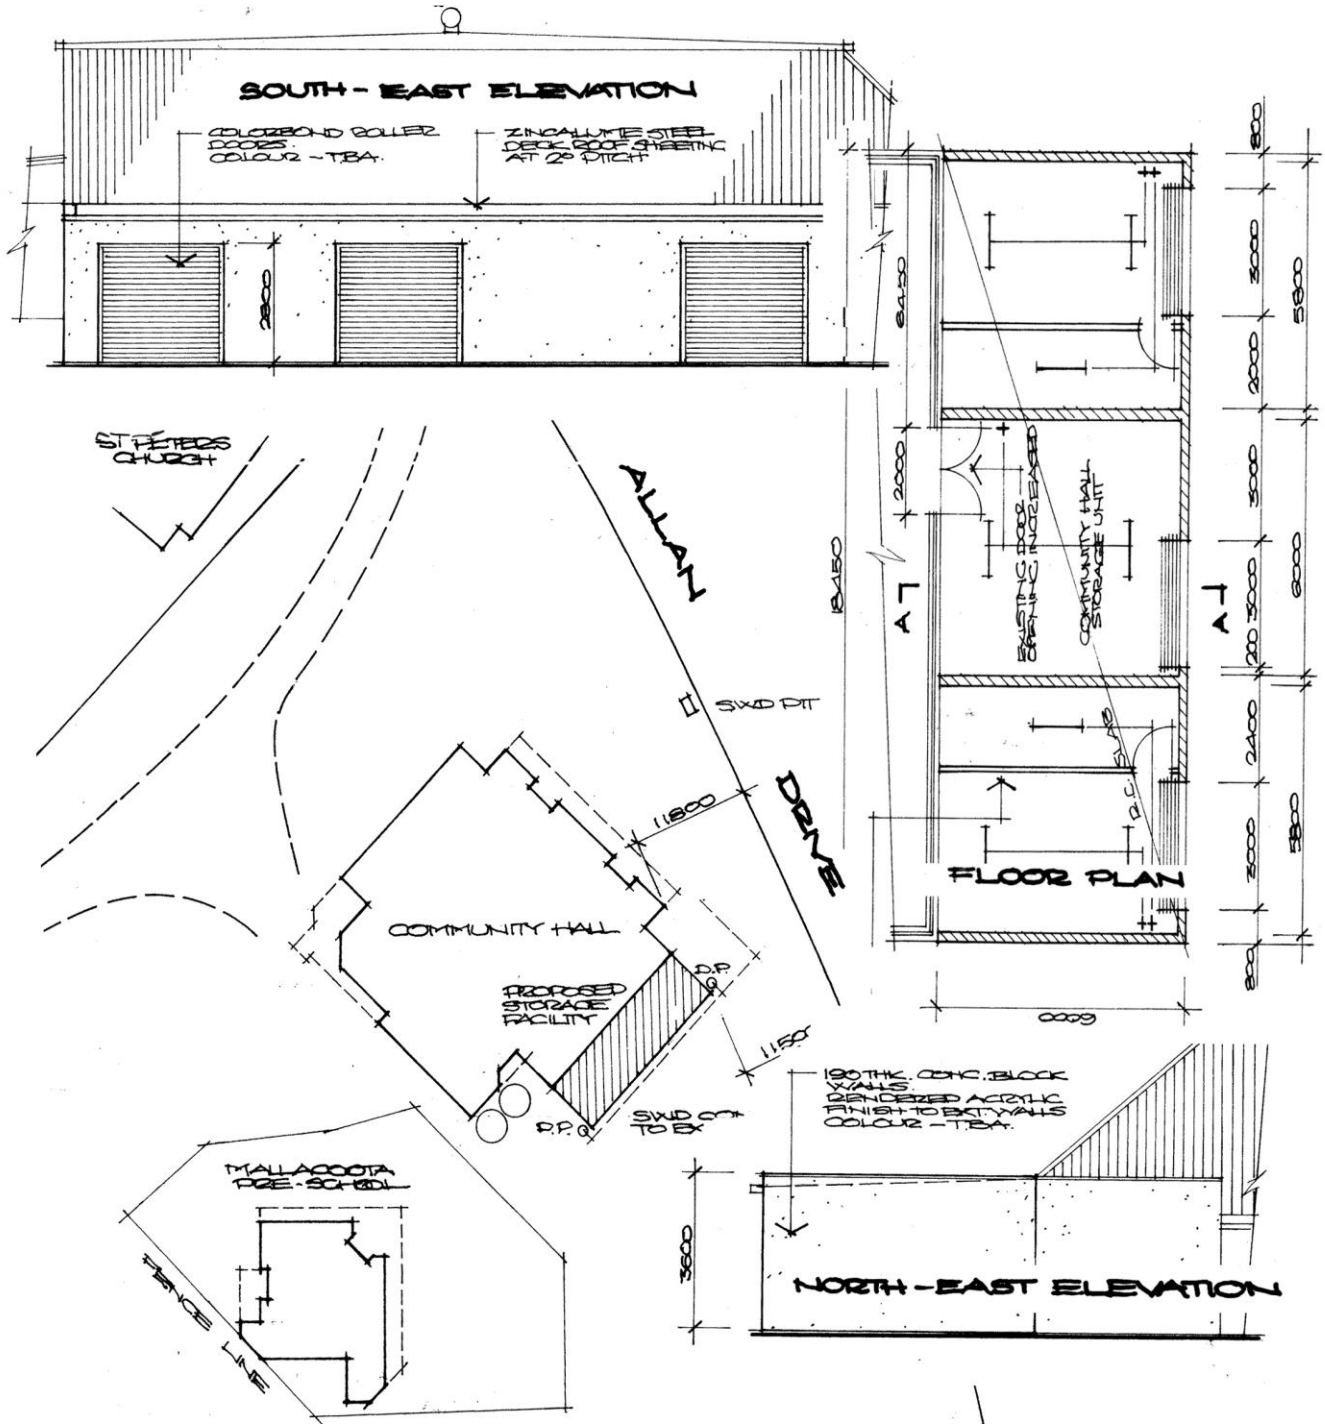

MALLACOOTA COMMUNITY PRECINCT MAIN HALL STORAGE ANNEX PLANS

This annex will provide local storage for users of the Main Hall and for other Community Precinct User Groups. These groups include The visiting Summer Cinema, Gymnastics, The Lions Club, Malla-coota P12 College, The Angling Club and The Soccer Club.

SITE & LOCALITY PLAN

SALMON STREET

CARAVAN PARK